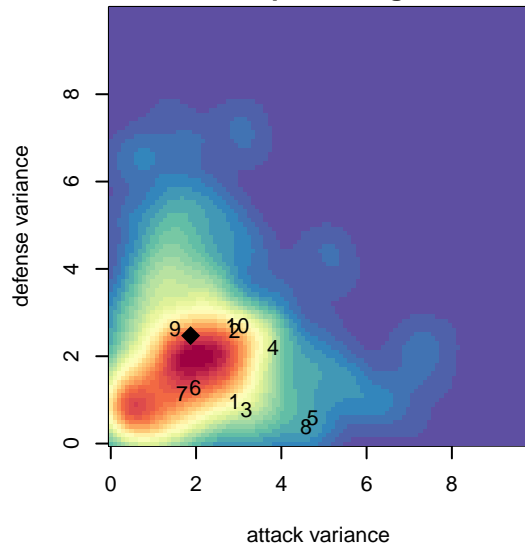

Slammers Orange B04

Rainier Valley Slammers
 Auburn, WA
 B04 total strength=941
 attack=2.14 defense=1.24
 fall league = RCL B04 Div 1
 spr league = Win RCL B04 Div 2

alt names used:
 RAINIER VALLEY SLAMMERS RVS B04 ORA
 RVS B04 Orange
 RVS B04 ORANGE
 RVS B04 Orange
 RVS B04 Orange

Venues played:
 2016 RVS Classic BU13
 2016 Nike Crossfire Challenge Silver U13
 2016 RCL B04 Div 1
 2016 Win RCL B04 Div 2
 2016 WYS Championship B04

Slammers Orange B04
 Dots are actual minus expected GF (blue circles) and GA (red triangles).
 Blue line is smoothed change in attack strength. Red is smoothed change in defense strength.

**attack and defense variance (black dot)
relative to other teams
and top 10 in region**

**attack and defense rating
relative to others at age
and all opponents in last 13 months**

Performance relative to 13 month average