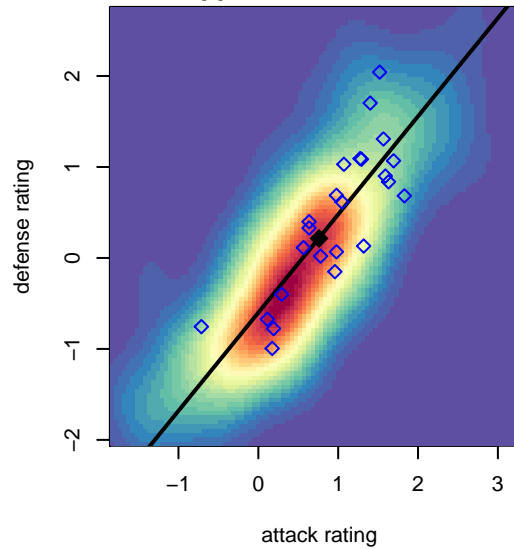

Slammers Orange B04

Rainier Valley Slammers
 Auburn, WA
 B04 total strength=941
 attack=2.14 defense=1.24
 fall league = RCL B04 Div 1
 spr league = Win RCL B04 Div 2

alt names used:
 RAINIER VALLEY SLAMMERS RVS B04 ORA
 RVS B04 Orange
 RVS B04 ORANGE
 RVS B04 Orange
 RVS B04 Orange

Venues played:
 2016 RVS Classic BU13
 2016 Nike Crossfire Challenge Silver U13
 2016 RCL B04 Div 1
 2016 Win RCL B04 Div 2
 2016 WYS Championship B04

Slammers Orange B04
 Dots are actual minus expected GF (blue circles) and GA (red triangles).
 Blue line is smoothed change in attack strength. Red is smoothed change in defense strength.

**attack and defense variance (black dot)
relative to other teams
and top 10 in region**

**attack and defense rating
relative to others at age
and all opponents in last 13 months**

Performance relative to 13 month average