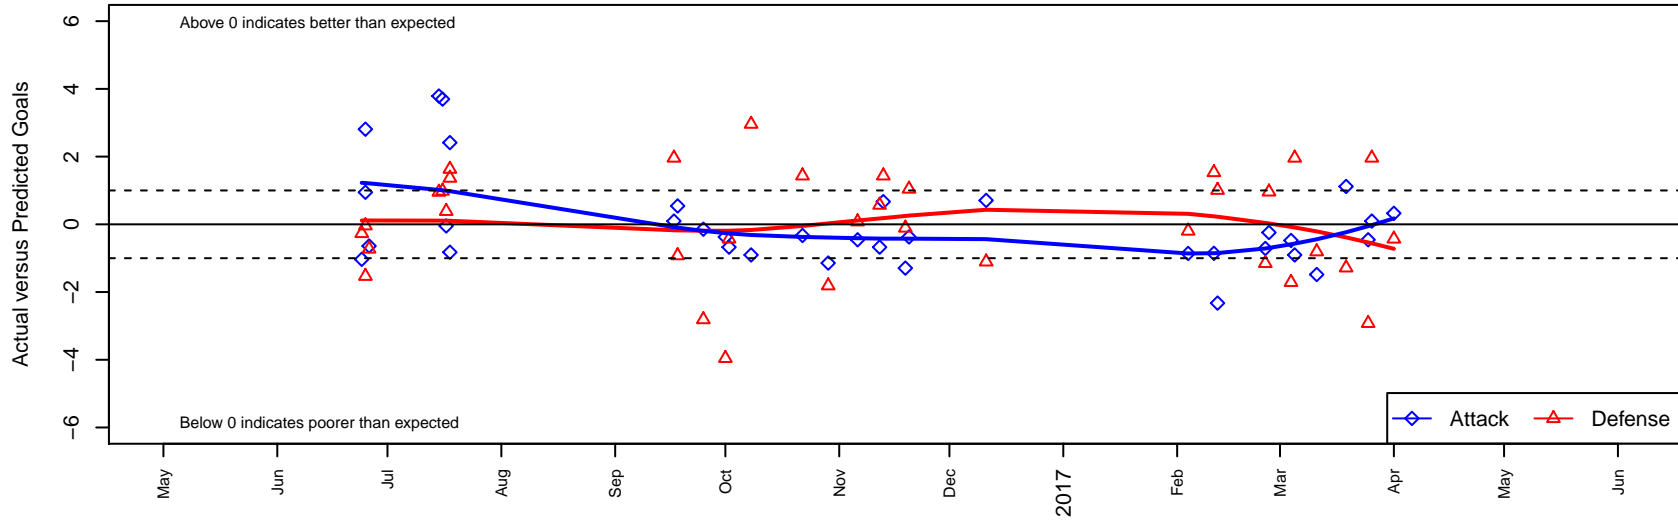

Slammers Orange B04

Rainier Valley Slammers
 Auburn, WA
 B04 total strength=941
 attack=2.14 defense=1.24
 fall league = RCL B04 Div 1
 spr league = Win RCL B04 Div 2

alt names used:
 RAINIER VALLEY SLAMMERS RVS B04 ORA
 RVS B04 Orange
 RVS B04 ORANGE
 RVS B04 Orange
 RVS B04 Orange

Venues played:
 2016 RVS Classic BU13
 2016 Nike Crossfire Challenge Silver U13
 2016 RCL B04 Div 1
 2016 Win RCL B04 Div 2
 2016 WYS Championship B04

Slammers Orange B04
 Dots are actual minus expected GF (blue circles) and GA (red triangles).
 Blue line is smoothed change in attack strength. Red is smoothed change in defense strength.

**attack and defense variance (black dot)
relative to other teams
and top 10 in region**

**attack and defense rating
relative to others at age
and all opponents in last 13 months**

Performance relative to 13 month average