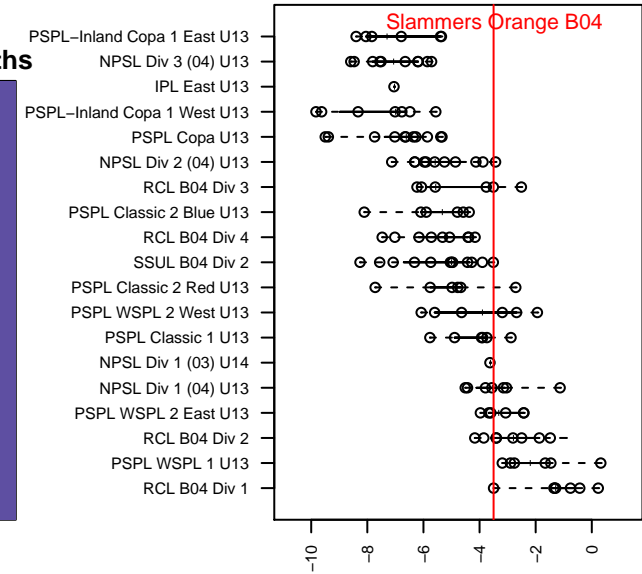

Slammers Orange B04

Rainier Valley Slammers
 Auburn, WA
 B04 total strength=941
 attack=2.14 defense=1.24
 fall league = RCL B04 Div 1
 spr league = Win RCL B04 Div 2

alt names used:
 RAINIER VALLEY SLAMMERS RVS B04 ORA
 RVS B04 Orange
 RVS B04 ORANGE
 RVS B04 Orange
 RVS B04 Orange

Venues played:
 2016 RVS Classic BU13
 2016 Nike Crossfire Challenge Silver U13
 2016 RCL B04 Div 1
 2016 Win RCL B04 Div 2
 2016 WYS Championship B04

Slammers Orange B04
 Dots are actual minus expected GF (blue circles) and GA (red triangles).
 Blue line is smoothed change in attack strength. Red is smoothed change in defense strength.

**attack and defense variance (black dot)
relative to other teams
and top 10 in region**

**attack and defense rating
relative to others at age
and all opponents in last 13 months**

Performance relative to 13 month average